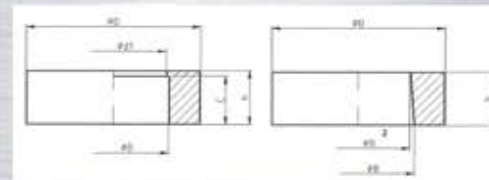

Collar, Bund, Collet

WWW.ALULAND.COM